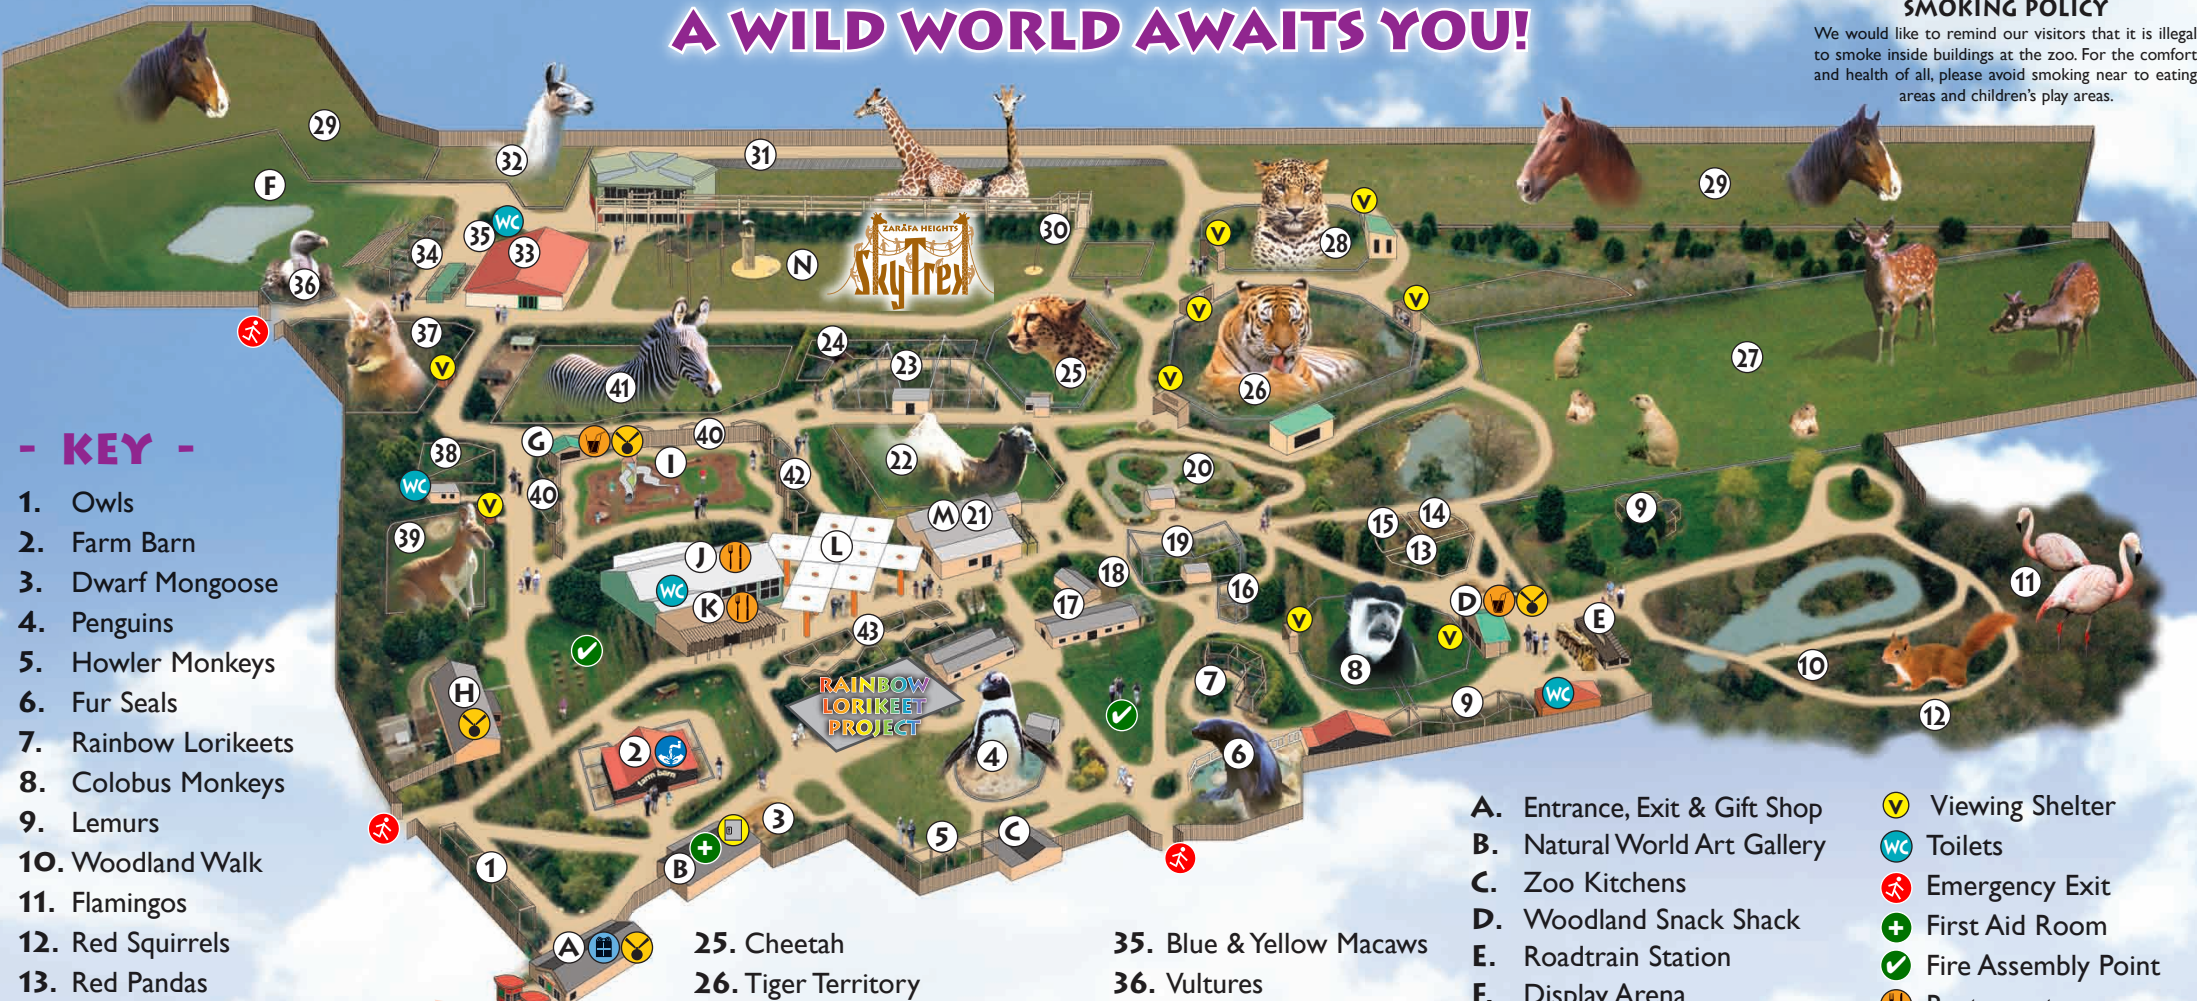

- KEY -

- 1. Owls
- 2. Farm Barn
- 3. Dwarf Mongoose
- 4. Penguins
- 5. Howler Monkeys
- 6. Fur Seals
- 7. Rainbow Lorikeets
- 8. Colobus Monkeys
- 9. Lemurs
- 10. Woodland Walk
- 11. Flamingos
- 12. Red Squirrels
- 13. Red Pandas
- 14. Meerkats
- 15. Otters
- 16. Moluccan Cockatoos
- 17. Marmosets & Tamarins
- 18. Lemurs
- 19. Siamangs & Spider Monkeys
- 20. Marmosets & Tamarins
- 21. Reptiles & Invertebrates
- 22. Bactrian Camels
- 23. "Province of the Snow Cat"
- 24. Small cats

ENTRANCE

- 25. Cheetah
- 26. Tiger Territory
- 27. Sika Deer and Prairie Marmots
- 28. Sri Lankan Leopards
- 29. Heavy Horses/Donkeys
- 30. "Zarāfa Heights" Walkway
- 31. Giraffe Paddock & House
- 32. Llamas
- 33. "Amazing Animals!"
- 34. Bird of Prey Centre
- 35. Blue & Yellow Macaws
- 36. Vultures
- 37. Maned Wolves
- 38. Pudu
- 39. Australia Paddock
- 40. Owls
- 41. Grevy's Zebra
- 42. Wading birds & Conures
- 43. Bird Garden and Marmosets & Tamarins

- A. Entrance, Exit & Gift Shop
- B. Natural World Art Gallery
- C. Zoo Kitchens
- D. Woodland Snack Shack
- E. Roadtrain Station
- F. Display Arena
- G. Jungle Snack Shack
- H. Reception Office
- I. Tarzan Towers Play Area
- J. Parrot Pavilion Food Hall
- K. Trading Post Coffee Shop
- L. Parrot Pavilion Terrace
- M. Activities & Education Centre
- N. "SkyTrek" - **NEW FOR 2011**

- Viewing Shelter
- Toilets
- Emergency Exit
- First Aid Room
- Fire Assembly Point
- Restaurant
- Snacks & drinks
- Gifts & souvenirs
- Visitors' Lockers
- Medal Collection Point
- Hand Washing Facilities