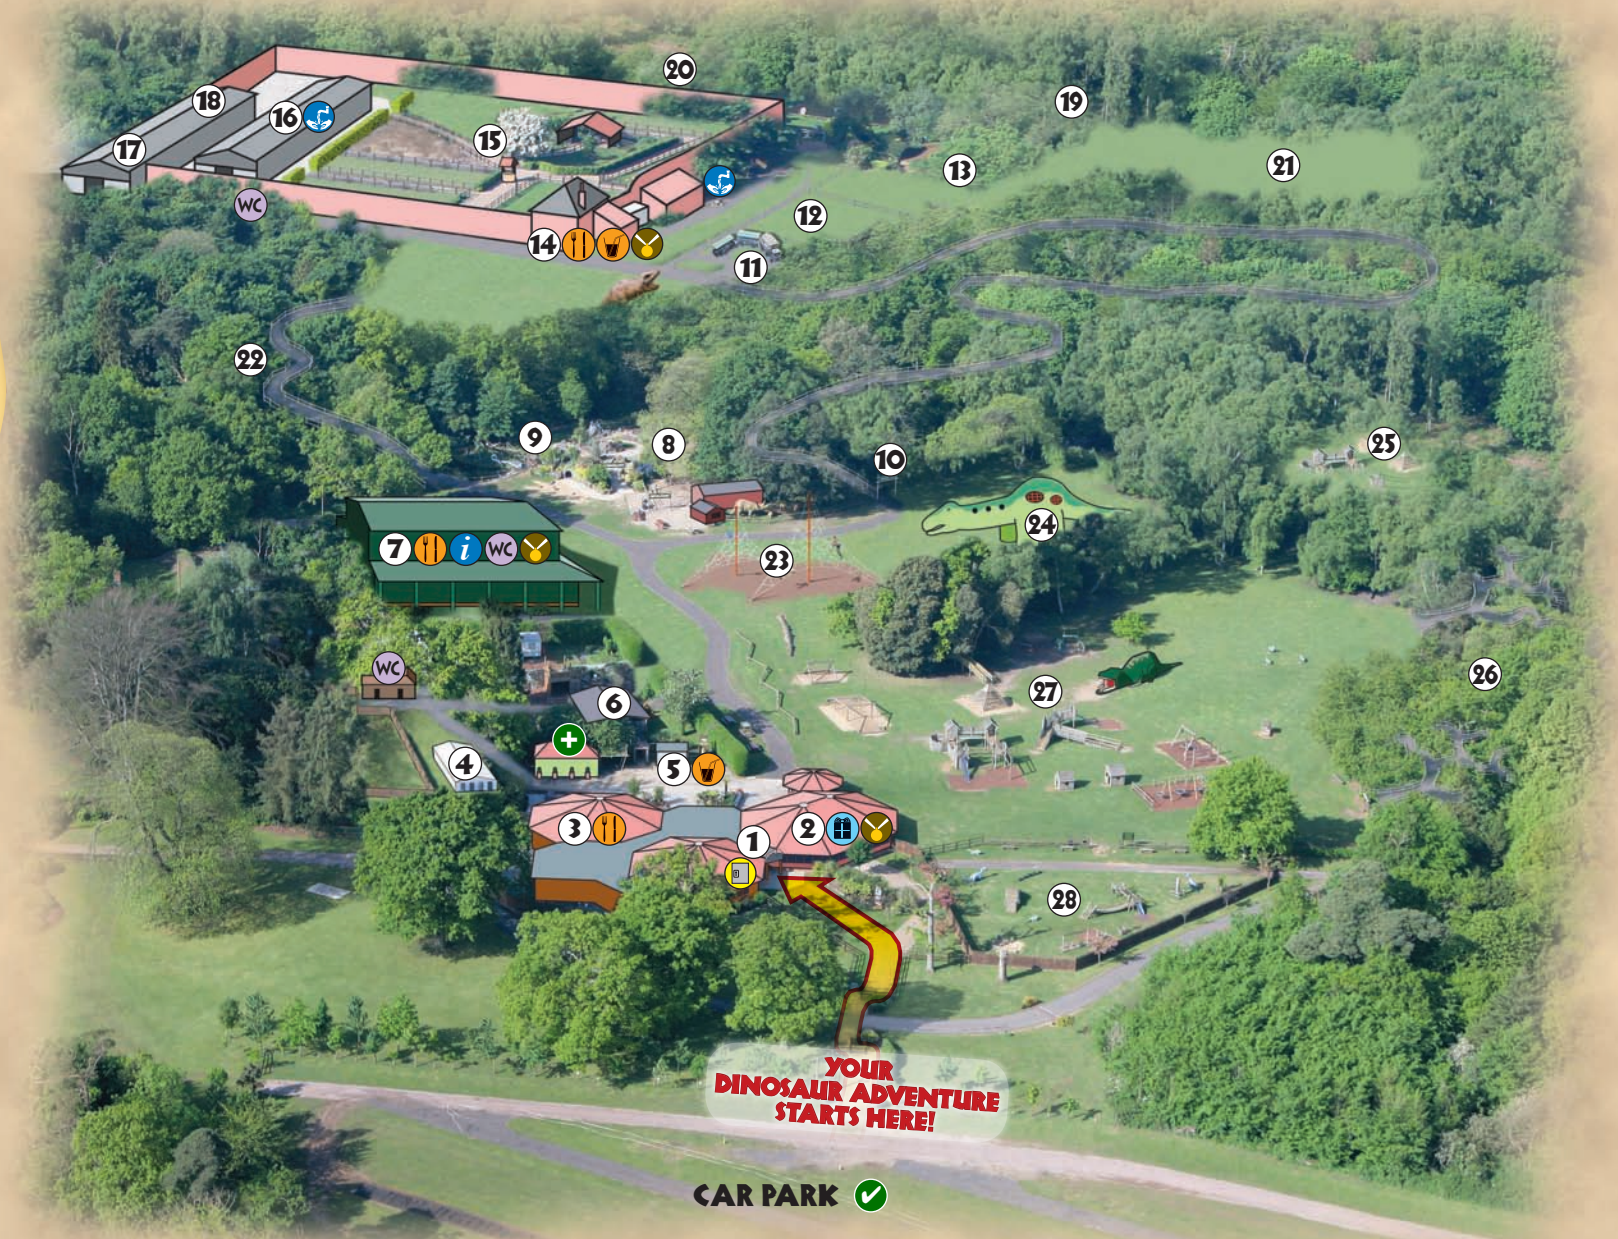

EXPLORER'S GUIDE

1. Admissions
2. Base Camp: Sales & Supplies
3. Dippy's Diner
4. Picnic Marquee
5. Snack Shack *Seasonal outlet*
6. Xtinction
7. 'Dinomite' Indoor Play Area
8. Raptor Racers
9. Jurassic Putt crazy golf
10. Entrance to Dinosaur Trail/Track:T-Rex
11. Deer Safari *Seasonal attraction, additional charge*
12. Donkeys
13. Pygmy Goats
14. Gardener's Cottage Tea Room *Seasonal outlet*
15. Secret Animal Garden
16. Small Animals & Reptiles
17. Dinosculptor
18. Animal Encounters Barn
19. Sheep Dog Displays *Seasonal attraction*
20. Waterside Gardens
21. Deer Park
22. Neanderthal Walk
23. Arachnophobia
24. Climb-a-Saurus
25. Assault-o-Saurus
26. Lost World A-mazing Adventure
27. Adventure Play Area
28. Tiny Terrorsaurs, Under 5's Play Area

- Guest Information
- Restaurant
- Snacks & Drinks
- Gifts & Souvenirs
- First Aid Room
- Fire Assembly Point
- Toilets with Baby Changing Facilities
- Visitor Lockers
- Hand Washing Facilities
- Medal Collection Point