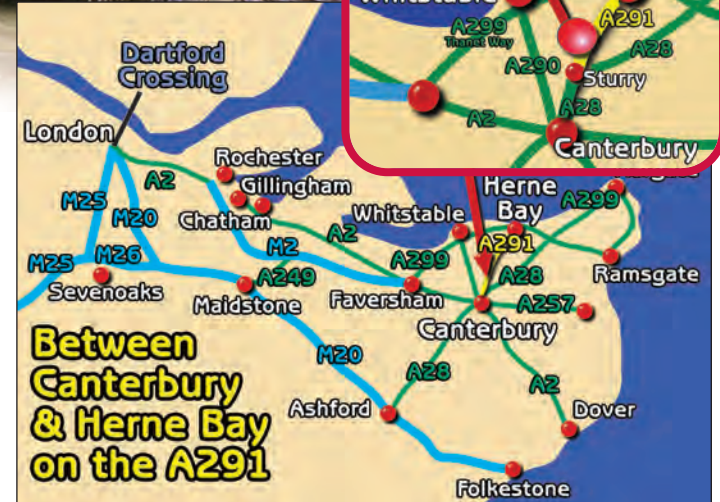

Discover Wildwood Today...

Get nose to nose with nature here at Wildwood as you meet the real live animals from the British countryside in their most natural of settings, an ancient woodland that dates back to the Domesday Book.

Hear a pack of wolves send their wavering howl through the trees as they would have done 1,000 years ago, or a deer stag deeply bellowing his challenge, the purr of a lynx, a tawny owl hooting to claim his territory and the snorting and snuffling of wild boar as they root through the woodland floor.

www.wildwoodtrust.org
0871 7820081

Wildwood Trust, Herne Common, Herne Bay, Kent, CT6 7LQ
Registered Charity No. 1093702