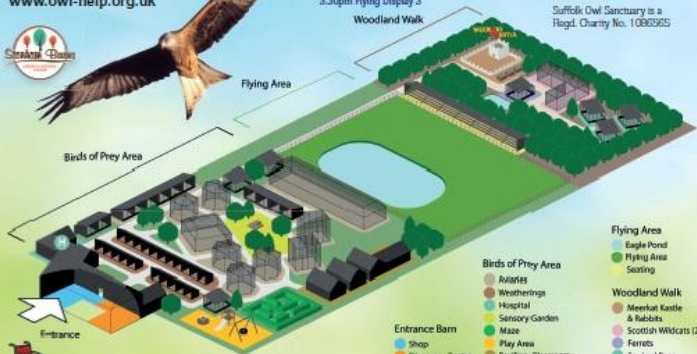

Suffolk Owl Sanctuary

Tel: 03456 807897
www.owl-help.org.uk

DAILY EVENTS at Suffolk Owl Sanctuary

SUMMER

WINTER

Jones's
10% OFF
10% off all Italian clothing & accessories
Market Square, Stonham Bams 01460 711000
jonesclothing@gmail.com

The Pet Grooming Barn & Doggy Day Care
10% OFF
Your first groom
New customers only
Shelwood, Stonham Bams 01460 610000
www.petgroomingbarn.co.uk

KITTY'S JULES
10% OFF
All Items
Unit 10 Stonham Bams 01460 670000
www.kittysjules.co.uk

THE BOOK Cellar
10% OFF
All purchases over £20
Market Square, Stonham Bams 01460 610000
web@gpms@btinternet.co.uk

Stone River Crystals
10% OFF
All purchases over £20
Market Square, Stonham Bams 01460 711720
www.stonemercrystals.co.uk

Celebrations & Toys
10% OFF
Wooden toys collection
Units 62 Stonham Bams 01460 711000
www.caltops.co.uk

Come-Camping
10% OFF
All camping & outdoor living accessories
Units 15A Stonham Bams 01460 711000
www.come-camping.co.uk

The Dog Fashion Show People
FREE
Pack of treats with every purchase over £5
Stonham Bams 01460 670000
jessica.cheatoni@ccs.co.uk

KAREN'S FLOWERS
10% OFF
All flowers
Market Square, Stonham Bams

Redeeming your MONEY SAVING VOUCHERS
Make the most of your visit to Stonham Bams by saving on purchases and activities as you visit the shops on the complex!
Conditions apply: Only one purchase per voucher - Only one voucher per family group - Cannot be used in conjunction with any other offer * Excludes sale items unless specified
For full terms & conditions visit www.stonhambarns.co.uk

thebeautybarn
10% OFF
All beauty treatments for new clients only
Unit 10 Stonham Bams 01460 711000
www.beautybarnsuffolk.co.uk

Scalloper Garden Centre
10% OFF
Plants & garden products including outdoor sheds & bedding
Market Square, Stonham Bams 01460 711000
www.scallopergardencentre.co.uk

Baskets of the Month
10% OFF
All purchases
Unit 24 Stonham Bams 01460 711000
www.basketofthemonth.co.uk

Abbey Aquatics & Reptiles
10% OFF
All reptiles and fish
Market Square, Stonham Bams 01460 711000
www.abbeyaquaticsandreptiles.co.uk

CHEZOE SPA COLLECTION
10% OFF
All items
Market Square, Stonham Bams 01772 430000
www.chezoespacollection.co.uk

Harpers Furniture
10% OFF
All products
Stonham Bams 01460 711000
www.harpersfurniture.com

Hot Tub Village
0% FINANCE
Up to 3 years on hot tubs
Market Square, Stonham Bams 01460 711000
www.hotubvillage.co.uk

Ideal Interiors
10% OFF
All products and services
Stonham Bams 01460 711000
www.idealinteriors.co.uk

MERT Garden Products
10% OFF
All MERT products
Stonham Bams 01460 711000
www.mertgardenproducts.co.uk

Stonham Bams, Pettaug Road, Stonham Aspal IP14 6AT
www.stonhambarns.co.uk
To reach Stonham Bams, take the A1120 Tourist Route to Stonham Aspal from the A140 Ipswich - Norwich Road. SAT NAV IP14 6AT
FREE Admission & Parking
Pedestrianised for Family Safety
Opening hours for individual business may vary depending on the time of year. ESOE. Contact contact when placed.